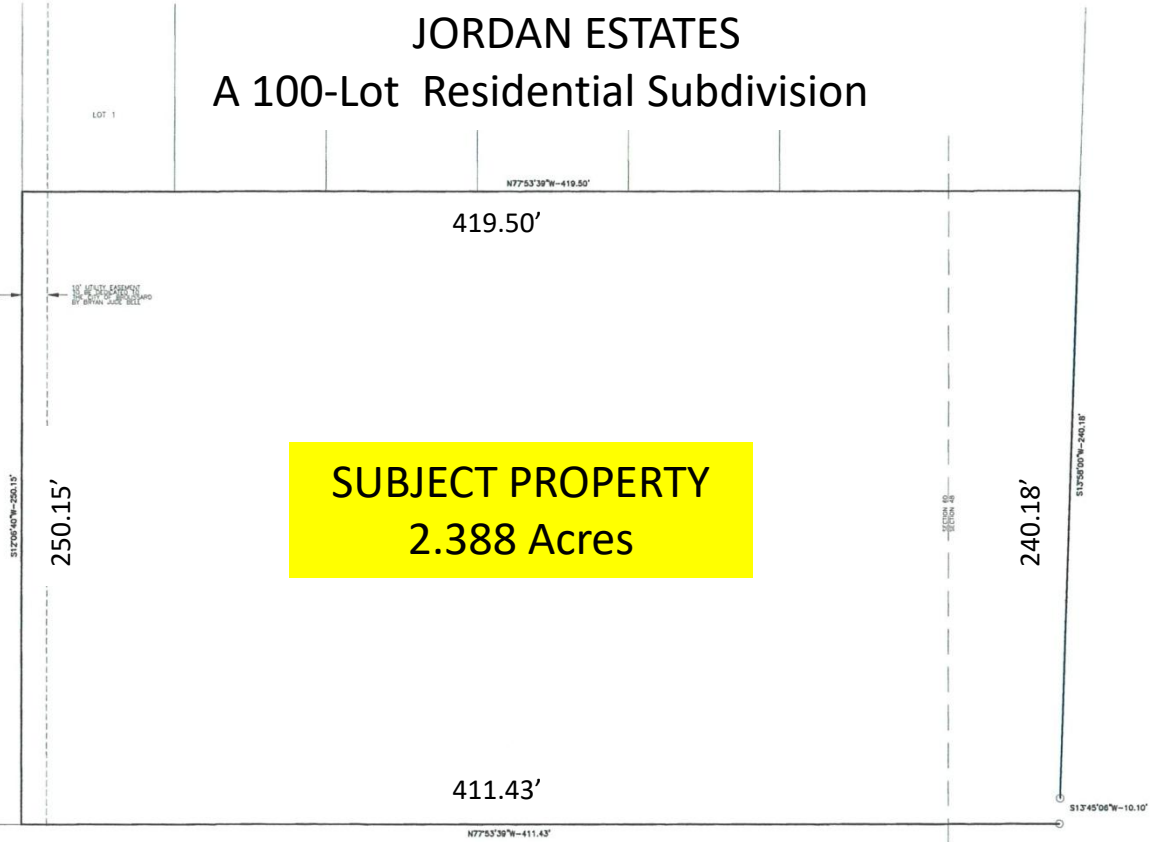

JORDAN ESTATES
A 100-Lot Residential Subdivision

HEATHWOOD DRIVE

SUBJECT PROPERTY
2.388 Acres

ALBERTSON PKWY
400 BLOCK

SCALE: 1" = 20'